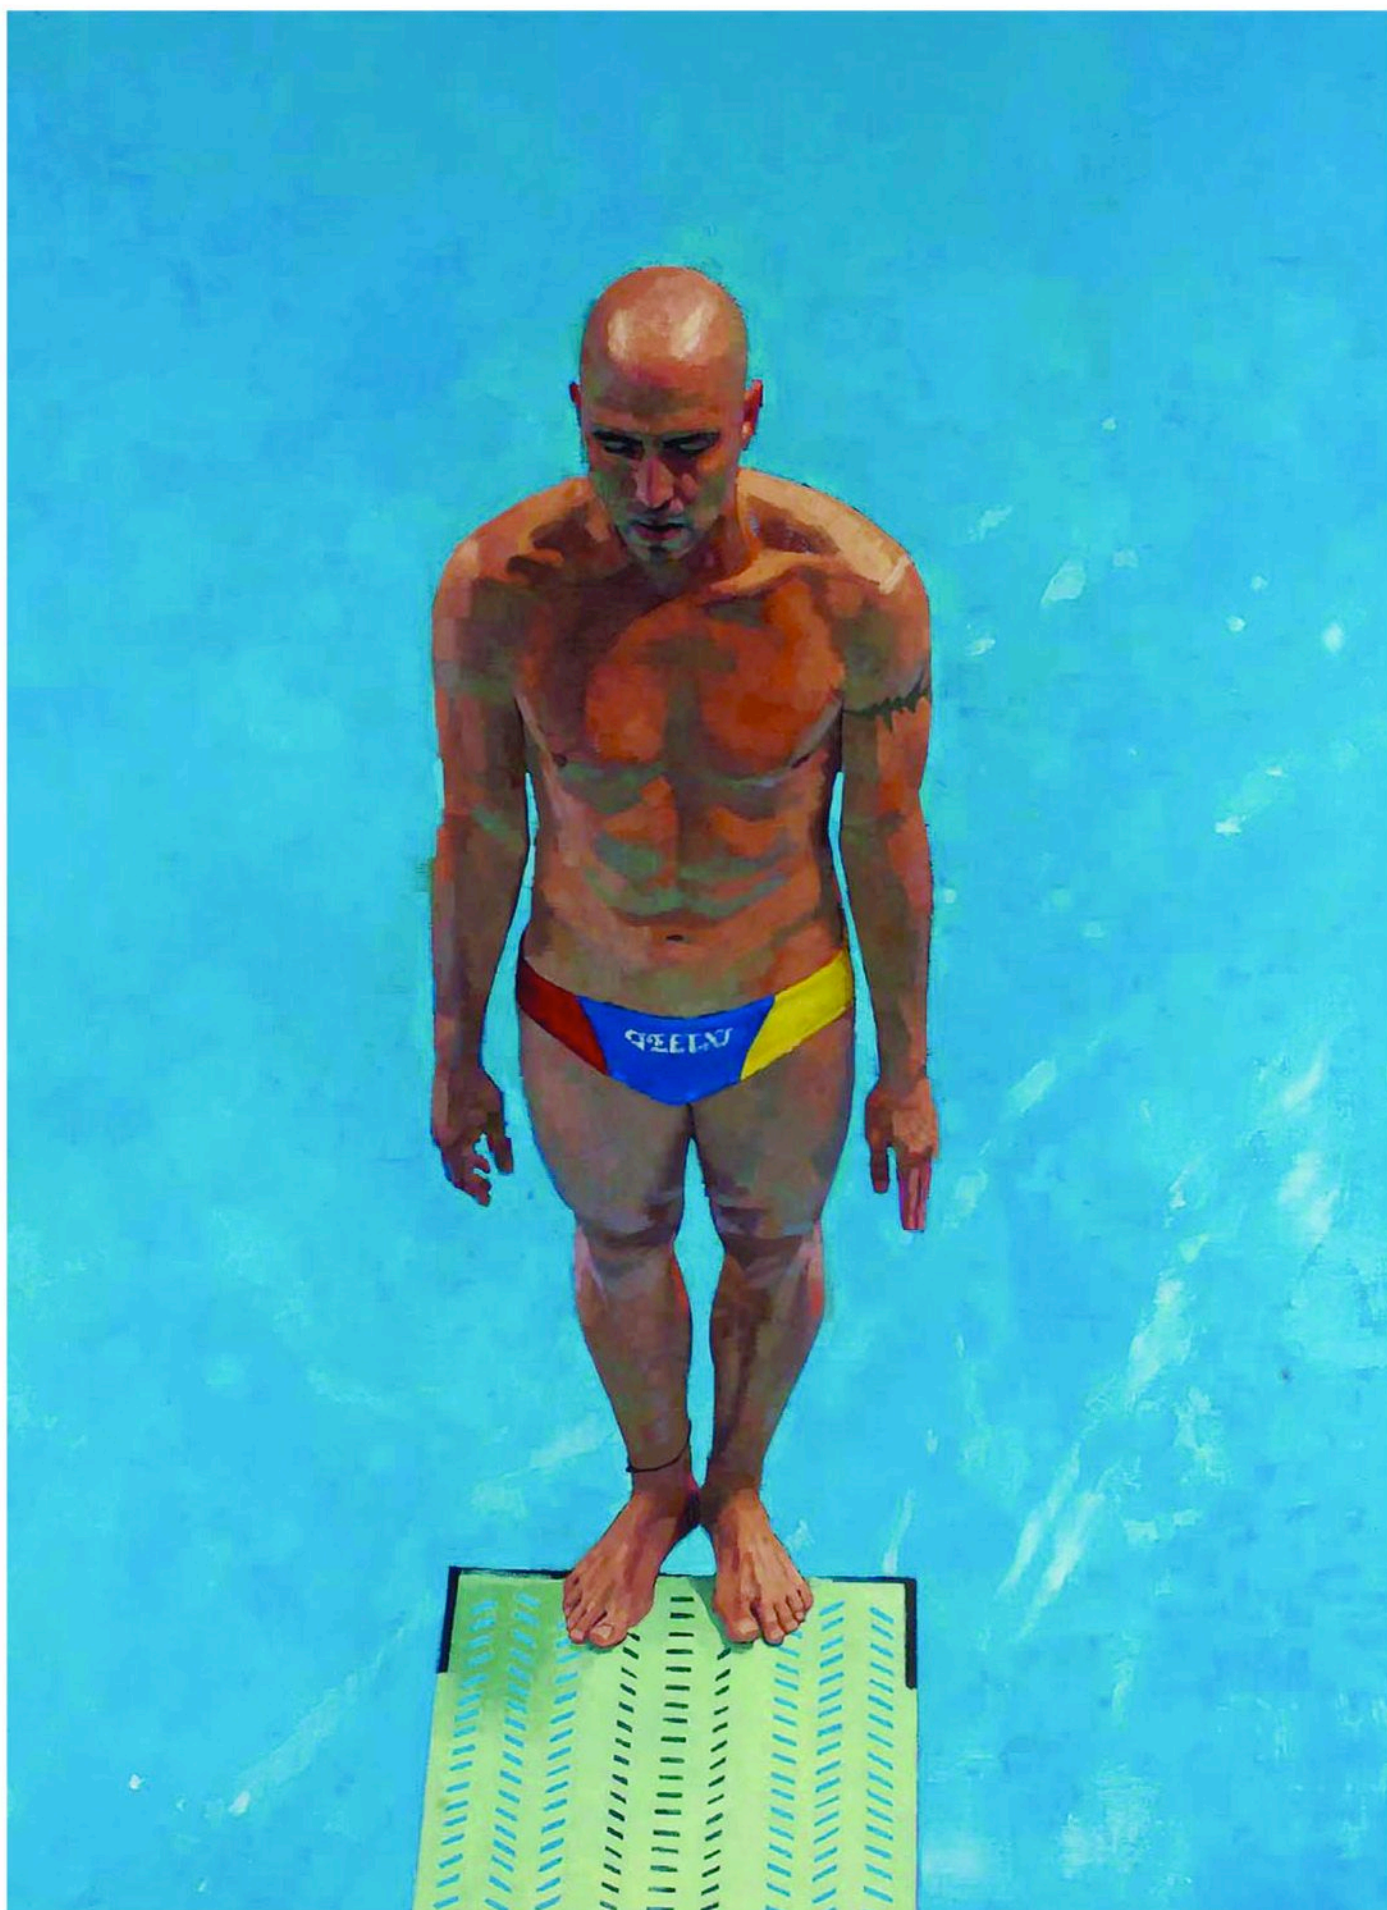

JANE FISHER

DIVERSIONS – NEW PAINTINGS

Inward, 2006, oil on canvas, 72" x 52".

APRIL 14 – MAY 12, 2007

TUESDAY – SATURDAY NOON – 5:00

Continuing Upstairs

A Selection of Paintings by Eileen Starr Moderbacher